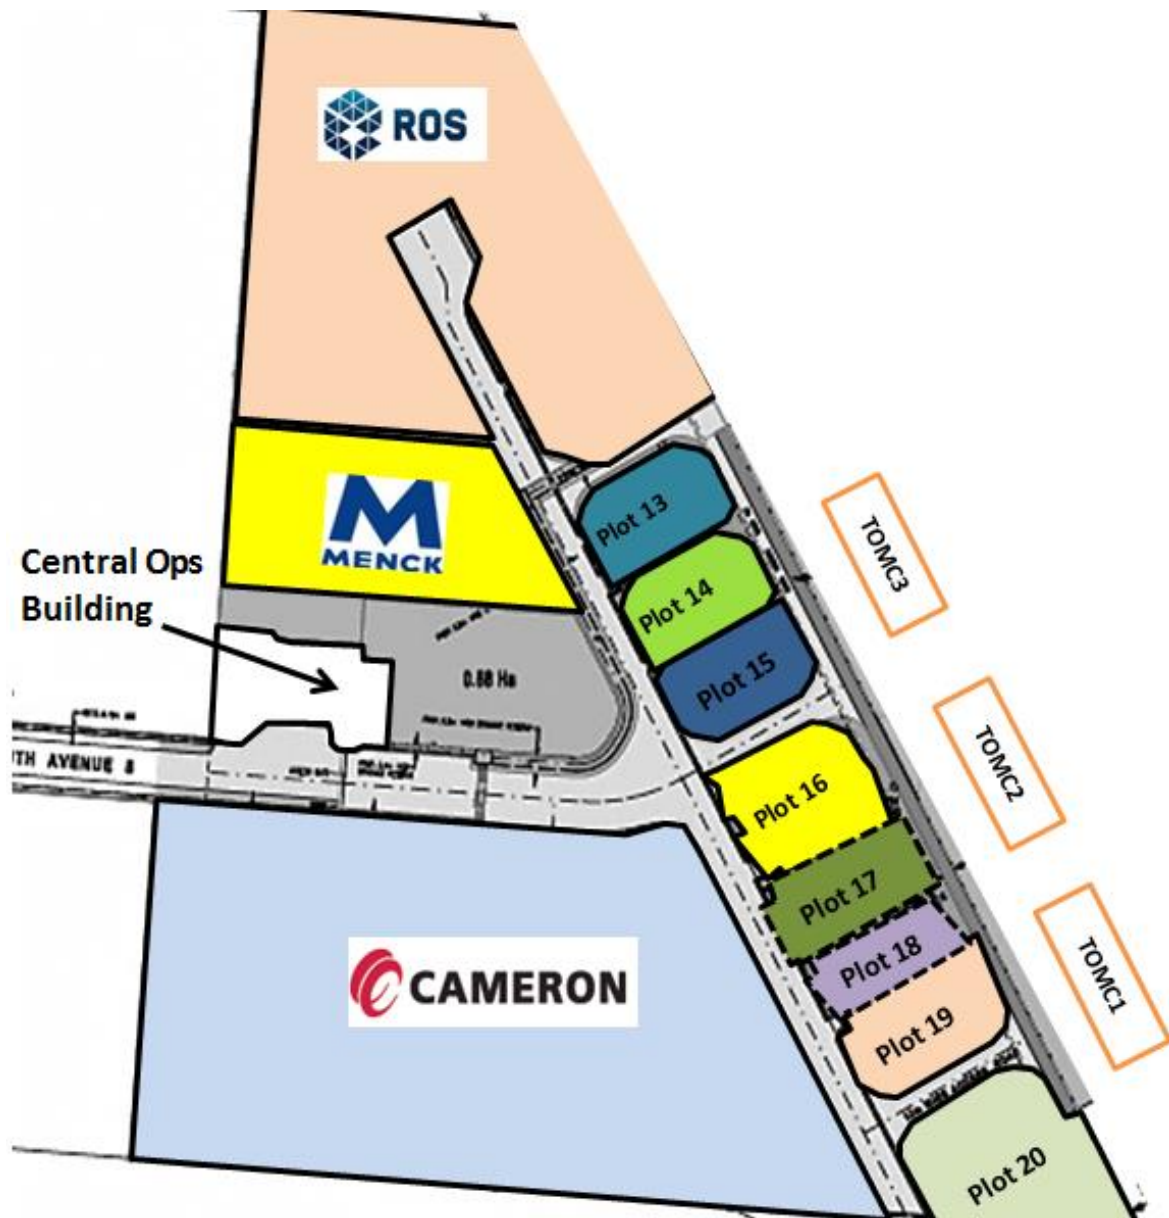

OMC Staging Area Availability

Updated as of: 18TH December 2020

<u>Plot</u>	<u>Area</u>	<u>Availability</u>
13	.24 ha	AVAILABLE
14	.24 ha	AVAILABLE
15	.24 ha	AVAILABLE
16	.26 ha	OCCUPIED
17	.26 ha	OCCUPIED
18	.26 ha	OCCUPIED
19	.26 ha	OCCUPIED
20	.49 ha	OCCUPIED