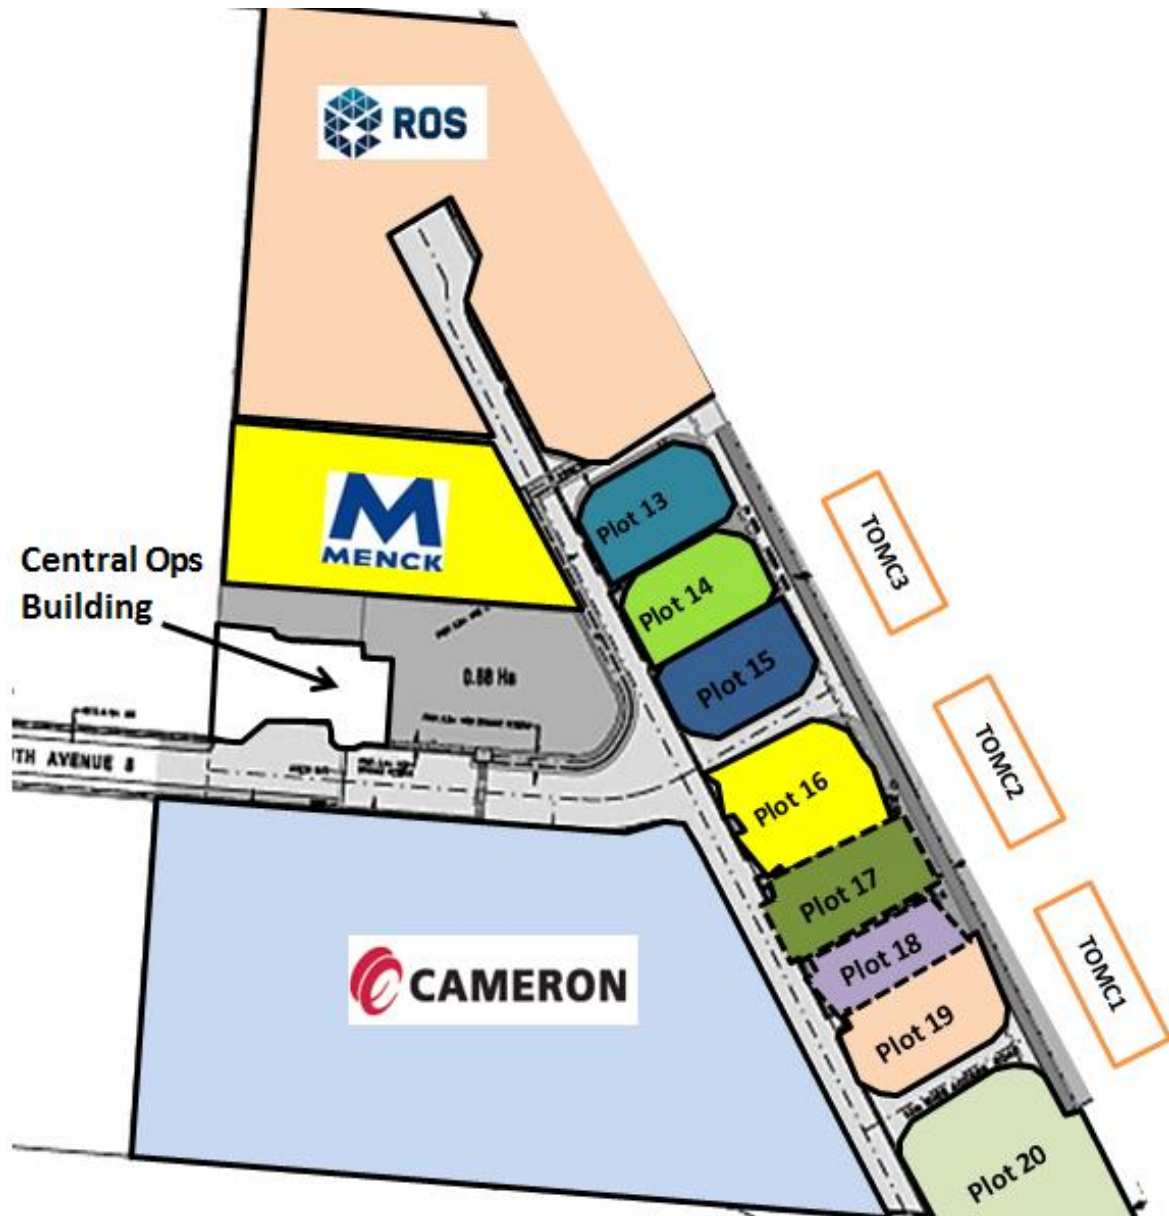

OMC Staging Area Availability

Updated as of : 24th September 2020

Plot	Area	Availability
13	.24 ha	OCCUPIED
14	.24 ha	OCCUPIED
15	.24 ha	OCCUPIED
16	.26 ha	OCCUPIED
17	.26 ha	OCCUPIED
18	.26 ha	OCCUPIED
19	.26 ha	OCCUPIED
20	.49 ha	OCCUPIED